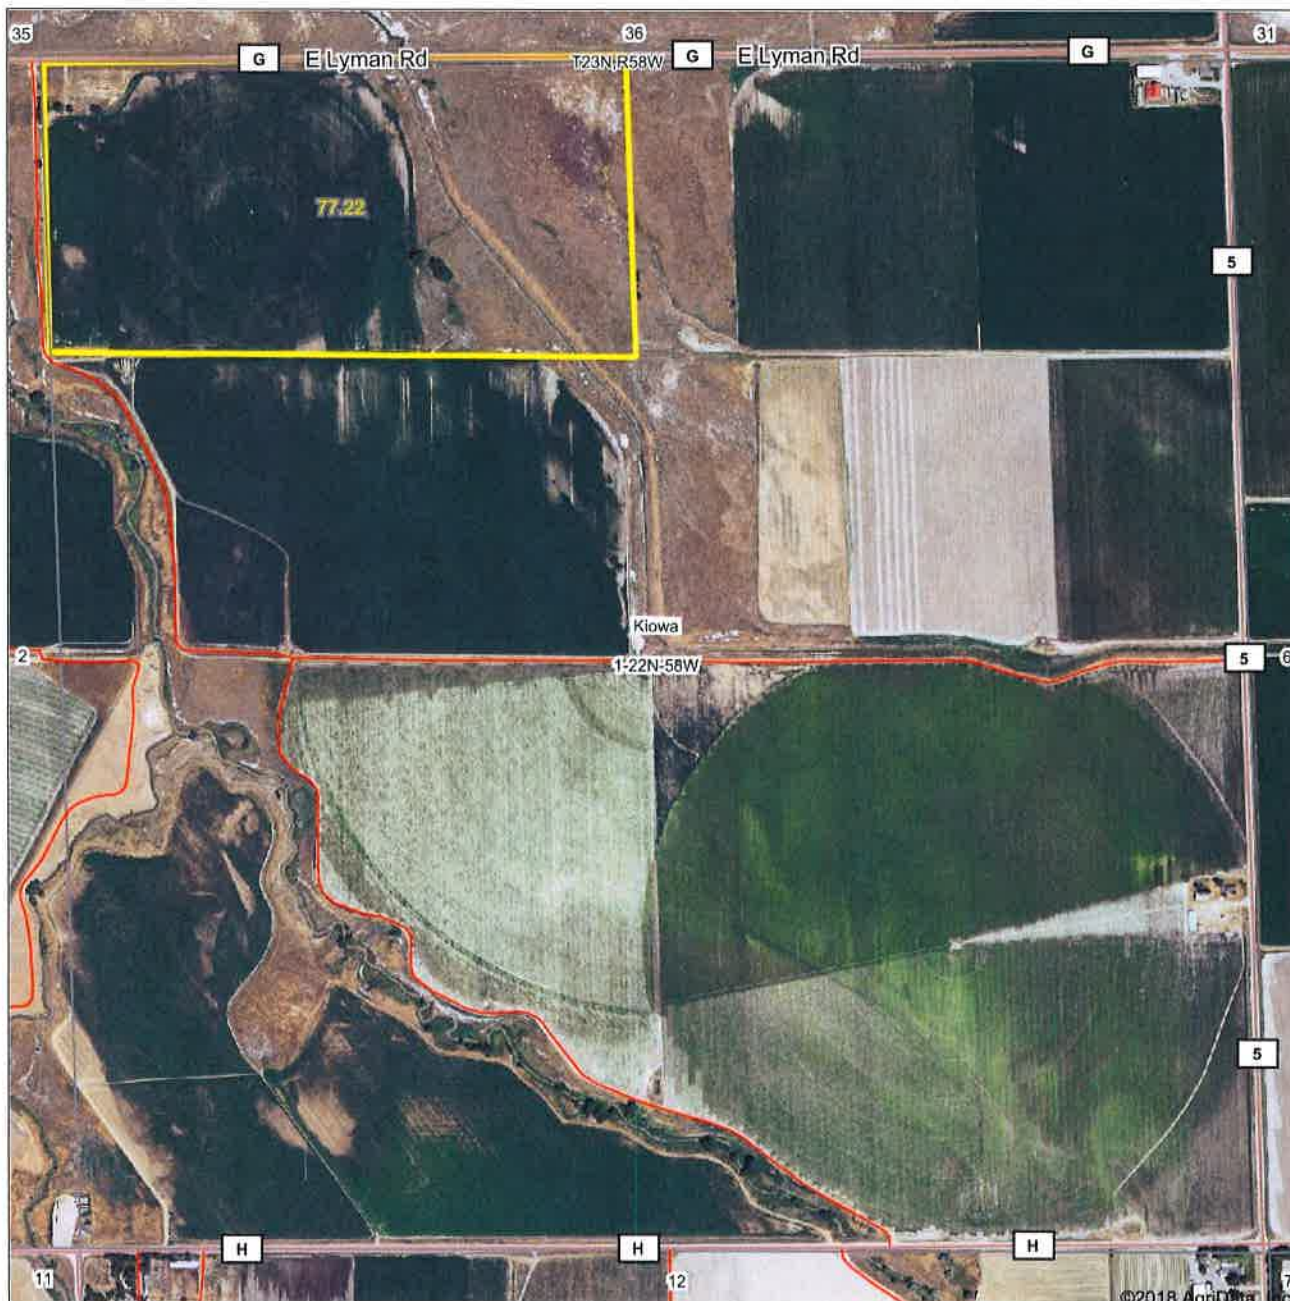

Aerial Map

Premier Properties

1942 East D Street
 Torrington, Wyoming
 888-532-4447
 www.wyo-realestate.com

1-22N-58W
Scotts Bluff County
Nebraska

map center: 41° 54' 26.8, -103° 59' 44.78
 scale: 9411

2/10/2018